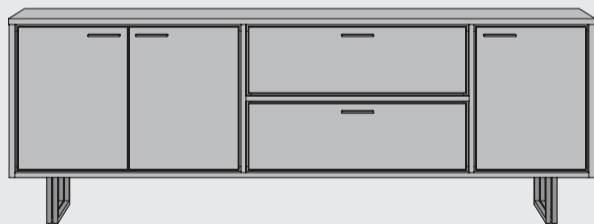

www.xoon.com

“DENMARK”

- Hand scrape oak veneer, railway brown color
- Off black metal legs
- Doors and drawers with soft-close system | LED lighting
- Cable management in low board

Possible hanging as well standing to place

Possible hanging as well standing to place

Possible hanging as well standing to place

Coffee table
L110 x d65 x h40 cm
art: 36227

Lowboard
w200 x d42 x h60 cm | 3 doors + 1 drawer + 1 niche
art: 36235

Lowboard
w170 x d42 x h60 cm | 2 doors + 1 drawer + 1 niche
art: 36224

Lowboard
w140 x d42 x h60 cm | 1 door + 1 drawer + 1 niche
art: 36234

Sideboard
w240 x d42 x h85 cm | 3 doors + 2 drawers
art: 36233

Sideboard
w180 x d42 x h80 cm | 2 doors + 2 drawers + 2 niches
art: 36220