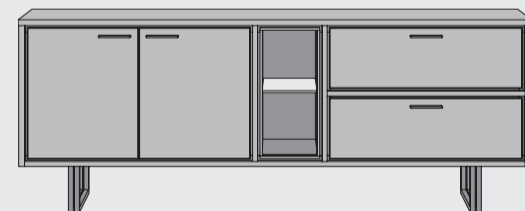

www.xoon.com

“DENMARK”

- Hand scrape oak veneer, railway brown color
- Off black metal legs
- Doors and drawers with soft-close system | LED lighting
- Cable management in low board

Possible hanging as well standing to place

Possible hanging as well standing to place

Possible hanging as well standing to place

Coffee table
L110 x d65 x h40 cm
art: 36227

Lowboard
w200 x d42 x h60 cm | 3 doors + 1 drawer + 1 niche
art: 36235

Lowboard
w170 x d42 x h60 cm | 2 doors + 1 drawer + 1 niche
art: 36224

Lowboard
w140 x d42 x h60 cm | 1 door + 1 drawer + 1 niche
art: 36234

Sideboard
w240 x d42 x h85 cm | 3 doors + 2 drawers
art: 36233

Sideboard
w180 x d42 x h80 cm | 2 doors + 2 drawers + 2 niches
art: 36220

Sideboard
w210 x d42 x h80 cm | 2 doors + 2 drawers + 2 niches
art: 36221

Highboard
w110 x d42 x h140 cm
2 doors + 1 drawer + 2 niches
art: 36225

Storage cupboard
w100 x d42 x h190 cm
2 doors + 3 drawers + 3 niches
art: 36226