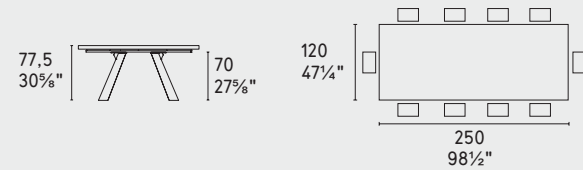

icaro

CS4115-FB 200

CS4115-FB 250

CS4115-FB 300 MTO new

 **MTO**  
Programma Made to Order  
Made to Order Program

CS4115-FR 200

CS4115-FR 250

CS4115-FR A 200

CS4115-FR A 250

CS4113-FD 160

CS4113-FD 80

OPTIONAL  
Vassoio girevole "Lazy Susan"  
"Lazy Susan" rotating tray

CS4114-S 165 new

CS4114-S 200 new

CS4114-R 160

CS4114-R 200

NOTA Per le combinazioni disponibili consultare il listino prezzi · NOTE Please check all available combinations in the price list.

Icaro · tavolo / table  
CS4115-FR A  
P19W / P19W

LEGNO WOOD

P15L P19W P23W P201 P507