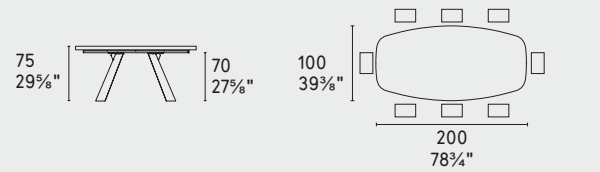

icaro

CS4115-FB 200

CS4115-FB 250

CS4115-FB 300 MTO new

 **MTO**  
Programma Made to Order  
Made to Order Program

CS4115-FR 200

CS4115-FR 250

CS4115-FR A 200

CS4115-FR A 250

CS4113-FD 160

CS4113-FD 80

OPTIONAL  
Vassoio girevole "Lazy Susan"  
"Lazy Susan" rotating tray

CS4114-S 165 new

CS4114-S 200 new

CS4114-R 160

CS4114-R 200

NOTA Per le combinazioni disponibili consultare il listino prezzi · NOTE Please check all available combinations in the price list.

Icaro · tavolo / table  
CS4115-FR A  
P19W / P19W

LEGNO WOOD

P15L P19W P23W P201 P507