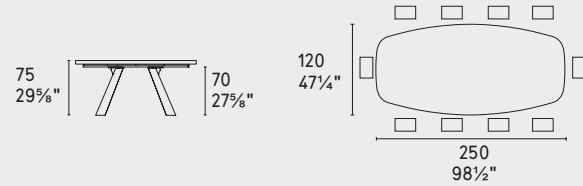

icaro

CS4115-FB 200

CS4115-FB 250

CS4115-FB 300 MTO new

 **MTO**  
Programma Made to Order  
Made to Order Program

CS4115-FR 200

CS4115-FR 250

CS4115-FR A 200

CS4115-FR A 250

CS4113-FD 160

CS4113-FD 80

OPTIONAL  
Vassoio girevole "Lazy Susan"  
"Lazy Susan" rotating tray

CS4114-S 165 new

CS4114-S 200 new

CS4114-R 160

CS4114-R 200

NOTA Per le combinazioni disponibili consultare il listino prezzi · NOTE Please check all available combinations in the price list.

Icaro · tavolo / table  
CS4115-FR A  
P19W / P19W

LEGNO WOOD

P15L P19W P23W P201 P507