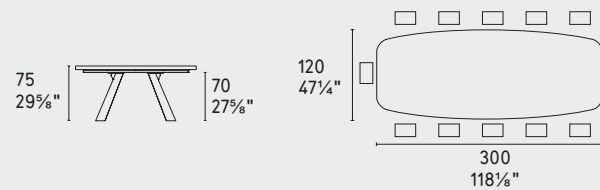

icaro

CS4115-FB 200

CS4115-FB 250

CS4115-FB 300 MTO new

 **MTO**  
Programma Made to Order  
Made to Order Program

CS4115-FR 200

CS4115-FR 250

CS4115-FR A 200

CS4115-FR A 250

CS4113-FD 160

CS4113-FD 80

OPTIONAL  
Vassoio girevole "Lazy Susan"  
"Lazy Susan" rotating tray

CS4114-S 165 new

CS4114-S 200 new

CS4114-R 160

CS4114-R 200

NOTA Per le combinazioni disponibili consultare il listino prezzi · NOTE Please check all available combinations in the price list.

Icaro · tavolo / table  
CS4115-FR A  
P19W / P19W

LEGNO WOOD

P15L P19W P23W P201 P507