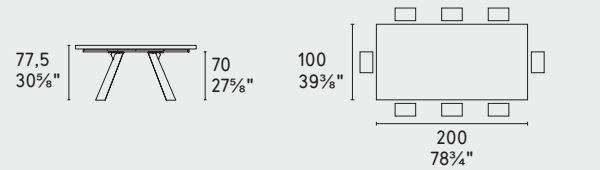

icaro

CS4115-FB 200

CS4115-FB 250

CS4115-FB 300 MTO new

 **MTO**  
Programma Made to Order  
Made to Order Program

CS4115-FR 200

CS4115-FR 250

CS4115-FR A 200

CS4115-FR A 250

CS4113-FD 160

CS4113-FD 80

OPTIONAL  
Vassoio girevole "Lazy Susan"  
"Lazy Susan" rotating tray

CS4114-S 165 new

CS4114-S 200 new

CS4114-R 160

CS4114-R 200

NOTA Per le combinazioni disponibili consultare il listino prezzi · NOTE Please check all available combinations in the price list.

Icaro · tavolo / table  
CS4115-FR A  
P19W / P19W

LEGNO WOOD

P15L P19W P23W P201 P507