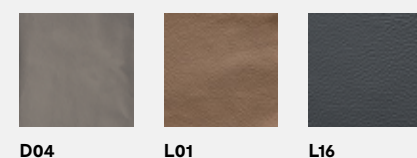

# annie

**CS1809**  
CS1809-MTO

**CS1851**  
CS1851-MTO

**CS1852**  
CS1852-MTO

**CS1853**  
CS1853-MTO

**LEGNO WOOD**

**METALLO METAL**

**MALMO**

**SKUBA**

**PELLE SOFT LEATHER**

**MTO**  
Stoffe e pelli da Programma Made to Order  
Fabrics and leathers from the Made to Order Program

**NOTA** Per le combinazioni disponibili consultare il listino prezzi · **NOTE** Please check all available combinations in the price list.