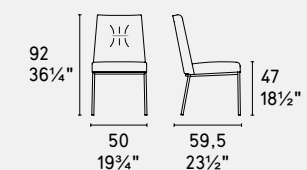

CS1906
CS1906-MTO