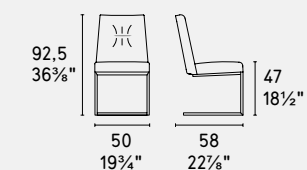

LEGNO WOOD

P12

P15L

P201

METALLO METAL

P05

P15

P16

P77

VINTAGE

S0A

S0B

S0C

S0W

S0X

PELLE SOFT LEATHER

D04

L08

L16

MTO

Stoffe e pelli da Programma Made to Order
Fabrics and leathers from the Made to Order Program

NOTA Per le combinazioni disponibili consultare il listino prezzi - **NOTE** Please check all available combinations in the price list.