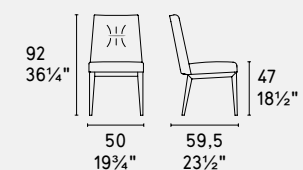

romy

design by Calligaris Studio

Romy • *sedia / chair*
CS1912
P12 / S0C

Omnia • *tavolo / table*
CS4058-R
P12 / P4C

Damian • *vassoio / tray*
CS7097

Romy · sedia / chair
CS1908
P15 / S0W

romy

CS1912
CS1912-MTO