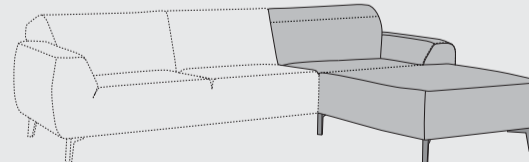

Leg A:
black metal

Leg A:
Stainless steel

Leg B:
natural wood

Leg B:
black wood

www.xooon.com

“LARDOS”

- Stylish combination of 2 materials
- High quality seating comfort with cold foam “Supreme Foam”
- Choice of 4 legs

1,5-Seater (loveseat)
w136 x d91 x h82 cm
art: 41404

2,5-Seater
w186 x d91 x h82cm
art: 41403

2,5-Seater arm left / right
w164 x d91 x h82 cm
art: 41412 (l) / 41411 (r)

3-Seater
w206 x d91 x h82 cm
art: 41402

3-Seater arm left / right
w184 x d91 x h82 cm
art: 41410 (l) / 41409 (r)

3,5-Seater
w226 x d91 x h82 cm
art: 41401

3,5-Seater arm left / right
w204 x d91 x h82 cm
art: 41408 (l) / 41407 (r)

4-Seater
w256 x d91 x h82 cm
art: 41400

4-Seater arm left / right
w234 x d91 x h82 cm
art: 41406 (l) / 41405 (r)

Open end corner Unit left / right small
w131 x d91 x h82 cm
art: 41416 (l) / 41415 (r)

Chaise sofa left / right
w103 x d150 x h82 cm
art: 41414 (l) / 41413 (r)