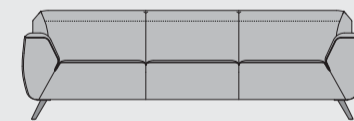

Leg A:
black metal

Leg A:
Stainless steel

Leg B:
natural wood

Leg B:
black wood

www.xooon.com

“LARDOS”

- Stylish combination of 2 materials
- High quality seating comfort with cold foam “Supreme Foam”
- Choice of 4 legs

1,5-Seater (loveseat)
w136 x d91 x h82 cm
art: 41404

2,5-Seater
w186 x d91 x h82cm
art: 41403

2,5-Seater arm left / right
w164 x d91 x h82 cm
art: 41412 (l) / 41411 (r)

3-Seater
w206 x d91 x h82 cm
art: 41402

3-Seater arm left / right
w184 x d91 x h82 cm
art: 41410 (l) / 41409 (r)

3,5-Seater
w226 x d91 x h82 cm
art: 41401

3,5-Seater arm left / right
w204 x d91 x h82 cm
art: 41408 (l) / 41407 (r)

4-Seater
w256 x d91 x h82 cm
art: 41400

4-Seater arm left / right
w234 x d91 x h82 cm
art: 41406 (l) / 41405 (r)

Open end corner Unit left / right small
w131 x d91 x h82 cm
art: 41416 (l) / 41415 (r)

Chaise sofa left / right
w103 x d150 x h82 cm
art: 41414 (l) / 41413 (r)