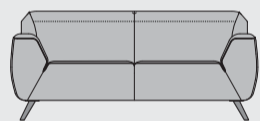

Leg A:
black metal

Leg A:
Stainless steel

Leg B:
natural wood

Leg B:
black wood

www.xooon.com

“LARDOS”

- Stylish combination of 2 materials
- High quality seating comfort with cold foam “Supreme Foam”
- Choice of 4 legs

1,5-Seater (loveseat)
w136 x d91 x h82 cm
art: 41404

2,5-Seater
w186 x d91 x h82cm
art: 41403

2,5-Seater arm left / right
w164 x d91 x h82 cm
art: 41412 (l) / 41411 (r)

3-Seater
w206 x d91 x h82 cm
art: 41402

3-Seater arm left / right
w184 x d91 x h82 cm
art: 41410 (l) / 41409 (r)

3,5-Seater
w226 x d91 x h82 cm
art: 41401

3,5-Seater arm left / right
w204 x d91 x h82 cm
art: 41408 (l) / 41407 (r)

4-Seater
w256 x d91 x h82 cm
art: 41400

4-Seater arm left / right
w234 x d91 x h82 cm
art: 41406 (l) / 41405 (r)

Open end corner Unit left / right small
w131 x d91 x h82 cm
art: 41416 (l) / 41415 (r)

Chaise sofa left / right
w103 x d150 x h82 cm
art: 41414 (l) / 41413 (r)