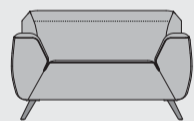

Leg A:
black metal

Leg A:
Stainless steel

Leg B:
natural wood

Leg B:
black wood

www.xooon.com

“LARDOS”

- Stylish combination of 2 materials
- High quality seating comfort with cold foam “Supreme Foam”
- Choice of 4 legs

1,5-Seater (loveseat)
w136 x d91 x h82 cm
art: 41404

2,5-Seater
w186 x d91 x h82cm
art: 41403

2,5-Seater arm left / right
w164 x d91 x h82 cm
art: 41412 (l) / 41411 (r)

3-Seater
w206 x d91 x h82 cm
art: 41402

3-Seater arm left / right
w184 x d91 x h82 cm
art: 41410 (l) / 41409 (r)

3,5-Seater
w226 x d91 x h82 cm
art: 41401

3,5-Seater arm left / right
w204 x d91 x h82 cm
art: 41408 (l) / 41407 (r)

4-Seater
w256 x d91 x h82 cm
art: 41400

4-Seater arm left / right
w234 x d91 x h82 cm
art: 41406 (l) / 41405 (r)

Open end corner Unit left / right small
w131 x d91 x h82 cm
art: 41416 (l) / 41415 (r)

Chaise sofa left / right
w103 x d150 x h82 cm
art: 41414 (l) / 41413 (r)