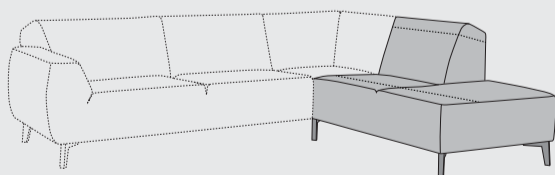

Leg A:
black metal

Leg A:
Stainless steel

Leg B:
natural wood

Leg B:
black wood

www.xooon.com

“LARDOS”

- Stylish combination of 2 materials
- High quality seating comfort with cold foam “Supreme Foam”
- Choice of 4 legs

1,5-Seater (loveseat)
w136 x d91 x h82 cm
art: 41404

2,5-Seater
w186 x d91 x h82cm
art: 41403

2,5-Seater arm left / right
w164 x d91 x h82 cm
art: 41412 (l) / 41411 (r)

3-Seater
w206 x d91 x h82 cm
art: 41402

3-Seater arm left / right
w184 x d91 x h82 cm
art: 41410 (l) / 41409 (r)

3,5-Seater
w226 x d91 x h82 cm
art: 41401

3,5-Seater arm left / right
w204 x d91 x h82 cm
art: 41408 (l) / 41407 (r)

4-Seater
w256 x d91 x h82 cm
art: 41400

4-Seater arm left / right
w234 x d91 x h82 cm
art: 41406 (l) / 41405 (r)

Open end corner Unit left / right small
w131 x d91 x h82 cm
art: 41416 (l) / 41415 (r)

Chaise sofa left / right
w103 x d150 x h82 cm
art: 41414 (l) / 41413 (r)