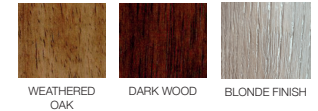

PRODUCT INFORMATION

HOW TO ORDER

1. Choose between:
Full Leather or Full Fabric
2. Select any Fabric or Leather from:
Any Fabric Swatch or the Leather Swatch

3. Select a Stud option:

PEWTER

ANTIQUE

GOLD

CHROME

4. Select Foot option:

WEATHERED OAK

DARK WOOD

BLONDE FINISH

Sofas are hand crafted and made to order from the finest materials sourced from around the world.

Jude seat: Fixed seating interior features a supportive foam core, layered with a fluffy fibre topper.