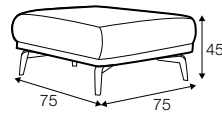

standard

fixed

modular system

armchair

loveseat

footstool 75x75

2 seater

3 seater

4 seater (divided)

set 1 left / or right

2 seater right / or left + bench with tray left / or right

set 2 right / or left

2 seater left / or right + chaiselongue right / or left

set 3 right / or left

3 seater left / or right + chaiselongue wide right / or left

3 seater left / or right

corner 90°

chaiselongue right / or left

chaiselongue wide
right / or left

divan right / or left

bench with tray right / or left

extra dimensions

depth of seat