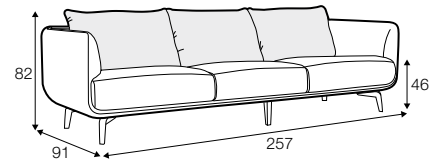

standard

fixed

modular system

armchair

loveseat

footstool 75x75

2 seater

3 seater

4 seater (divided)

set 1 left / or right

2 seater right / or left + bench with tray left / or right

set 2 right / or left

2 seater left / or right + chaiselongue right / or left

set 3 right / or left

3 seater left / or right + chaiselongue wide right / or left

set 4 right / or left

3 seater left / or right + divan right / or left

set 5 right / or left

3 seater left / or right + corner 90° + 2 seater right / or left

modular system

elements of the modular system

2 seater left / or right

3 seater left / or right

corner 90°

chaiselongue right / or left

chaiselongue wide
right / or left

divan right / or left

bench with tray right / or left

extra dimensions

depth of seat