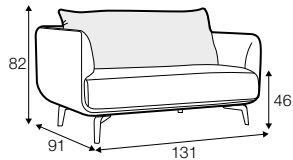

standard

fixed

modular system

armchair

loveseat

footstool 75x75

2 seater

3 seater

4 seater (divided)

set 1 left / or right

2 seater right / or left + bench with tray left / or right

set 2 right / or left

2 seater left / or right + chaiselongue right / or left

set 3 right / or left

3 seater left / or right + chaiselongue wide right / or left

3 seater left / or right

corner 90°

chaiselongue right / or left

chaiselongue wide
right / or left

divan right / or left

bench with tray right / or left

extra dimensions

depth of seat