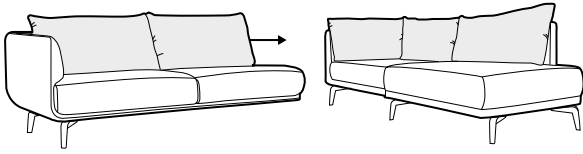

standard

fixed

modular system

armchair

loveseat

footstool 75x75

2 seater

3 seater

4 seater (divided)

set 1 left / or right

2 seater right / or left + bench with tray left / or right

set 2 right / or left

2 seater left / or right + chaiselongue right / or left

set 3 right / or left

3 seater left / or right + chaiselongue wide right / or left

set 4 right / or left

3 seater left / or right + divan right / or left

set 5 right / or left

3 seater left / or right + corner 90° + 2 seater right / or left

modular system

elements of the modular system

2 seater left / or right

3 seater left / or right

corner 90°

chaiselongue right / or left

chaiselongue wide
right / or left

divan right / or left

bench with tray right / or left

extra dimensions

depth of seat