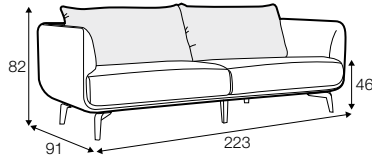

standard

fixed

modular system

armchair

loveseat

footstool 75x75

2 seater

3 seater

4 seater (divided)

set 1 left / or right

2 seater right / or left + bench with tray left / or right

set 2 right / or left

2 seater left / or right + chaiselongue right / or left

set 3 right / or left

3 seater left / or right + chaiselongue wide right / or left

set 4 right / or left

3 seater left / or right + divan right / or left

set 5 right / or left

3 seater left / or right + corner 90° + 2 seater right / or left

modular system

elements of the modular system

2 seater left / or right

3 seater left / or right

corner 90°

chaiselongue right / or left

chaiselongue wide
right / or left

divan right / or left

bench with tray right / or left

extra dimensions

depth of seat