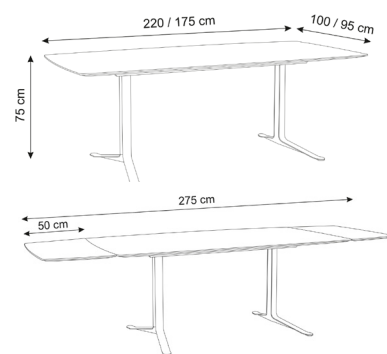

### FUSION table

No 735175 Main table

No 535049 1 x extension leaf 50 cm

Boat shaped dining table.  
with possibility for extension  
in each end. 4 - 6 seats -  
extended 8- 10 seats.

Extension leaves to be ordered  
separately.

L 175 W 95 H 75 cm.

### Fusion table

No 735220 Main table

No 535050 1 x extension leaf 50 cm

No 7386010 Storage for 2 ext.

Boat shaped dining table.  
with possibility for extension  
in each end. 6-8 seats  
- extended 10-12 seats.  
Magazine for ext. leaves can  
be mounted under table

Extension leaves to be ordered  
separately.

L 220 W 100 H 75 cm.