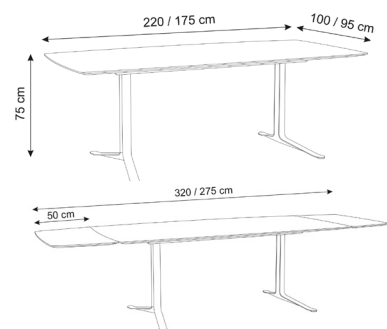

### FUSION table

No 735175 Main table

No 535049 1 x extension leaf 50 cm

Boat shaped dining table.  
with possibility for extension  
in each end. 4 - 6 seats -  
extended 8- 10 seats.

Extension leaves to be ordered  
separately.

L 175 W 95 H 75 cm.

### Fusion table

No 735220 Main table

No 535050 1 x extension leaf 50 cm

No 7386010 Storage for 2 ext.

Boat shaped dining table.  
with possibility for extension  
in each end. 6-8 seats  
- extended 10-12 seats.  
Magazine for ext. leaves can  
be mounted under table

Extension leaves to be ordered  
separately.

L 220 W 100 H 75 cm.