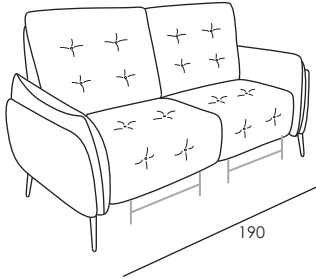

MEDITA

Model 5161 BOLZANO

Seat width: 74cm

Code 42
Loveseat 2 rcl