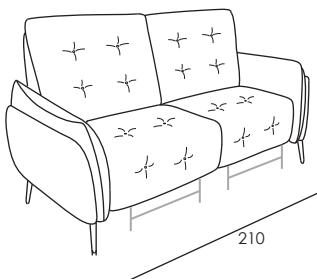

## 5161T BOLZANO

Fabric version with buttons on the quilted parts on backs and seat

## Model 5161 BOLZANO

**CARCASS:** spruce, chipboard and multilayer panels

**SPRINGING:** polypropylene and natural elastic belts on back and rings on seats

**PADDING:** stress-resistant poldensities

**SEAT CUSHIONS:** stress-resistant polyurethane density 35SCMHR covered with Dacron hollow soft polyester fibre

Code 58sx/59dx  
Corner and terminal chair

Seat width: 94cm

Code 37  
Large Sofa 2 rcl

Code 64  
Large Sofa

Seat width: 84cm

Code 90  
Sofa 2 rcl

Code 09  
Sofa

Depth + Seat Height