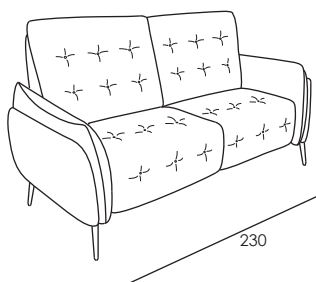

## 5161T BOLZANO

Fabric version with buttons on the quilted parts on backs and seat

**BACK CUSHIONS:** Microfibre

**ARMS:** stress-resistant polyurethane density 35N covered with Dacron hollow soft polyester fibre

**METAL FEET:** h 14.5cm

Seat width: 103cm

Code 84sx/85dx  
Maxi recliner chair 1 arm

Code 58sx/59dx  
Corner and terminal chair

Seat width: 94cm

Code 37  
Large Sofa 2 rcl

Code 64  
Large Sofa

Seat width: 84cm

Code 90  
Sofa 2 rcl

Code 09  
Sofa

Depth + Seat Height