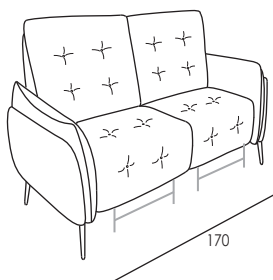

## 5161T BOLZANO

Fabric version with buttons on the quilted parts on backs and seat

Code 58sx/59dx  
Corner and terminal chair

Seat width: 94cm

Code 37  
Large Sofa 2 rcl

Code 64  
Large Sofa

Seat width: 84cm

Code 90  
Sofa 2 rcl

Code 09  
Sofa

Depth + Seat Height

## Model 5161 BOLZANO

Seat width: 74cm

Code 42  
Loveseat 2 rcl

Code 05  
Loveseat

Code 36  
Recliner Chair

Code 03  
Armchair

Seat width: 64cm

Code 143  
Small recliner chair

Code 60  
Small Armchair

Code 35  
2 posti small 2 rcl

Code 45  
2 posti small

Depth + Seat Height