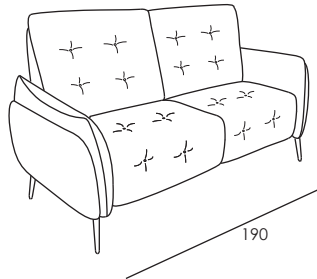

## 5161T BOLZANO

Fabric version with buttons on the quilted parts on backs and seat

Code 58sx/59dx  
Corner and terminal chair

Seat width: 94cm

Code 37  
Large Sofa 2 rcl

Code 64  
Large Sofa

Seat width: 84cm

Code 90  
Sofa 2 rcl

Code 09  
Sofa

Depth + Seat Height

## Model 5161 BOLZANO

Seat width: 74cm

Code 42  
Loveseat 2 rcl

Code 05  
Loveseat

Code 36  
Recliner Chair

Code 03  
Armchair

Seat width: 64cm

Code 143  
Small recliner chair