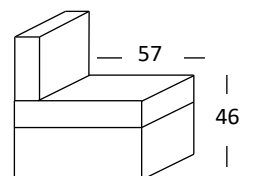

**BACK CUSHIONS:** Microfibre

**ARMS:** stress-resistant polyurethane density 35N covered with Dacron hollow soft polyester fibre

**METAL FEET:** h 14.5cm

Seat width: 103cm

Code 84sx/85dx  
Maxi recliner chair 1 arm

Code 58sx/59dx  
Corner and terminal chair

Seat width: 94cm

Code 37  
Large Sofa 2 rcl

Code 64  
Large Sofa

Seat width: 84cm

Code 90  
Sofa 2 rcl

Code 09  
Sofa

Depth + Seat Height

## Model 5161 BOLZANO

Seat width: 74cm

Code 42  
Loveseat 2 rcl

Code 05  
Loveseat

Code 36  
Recliner Chair

Code 03  
Armchair

Seat width: 64cm

Code 143  
Small recliner chair