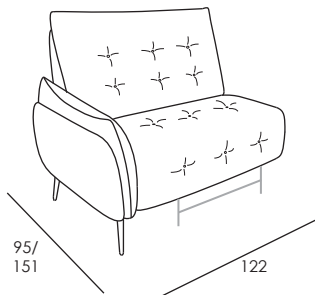

## 5161T BOLZANO

Fabric version with buttons on the quilted parts on backs and seat

## Model 5161 BOLZANO

**CARCASS:** spruce, chipboard and multilayer panels

**SPRINGING:** polypropylene and natural elastic belts on back and rings on seats

**PADDING:** stress-resistant poldensities

**SEAT CUSHIONS:** stress-resistant polyurethane density 35SCMHR covered with Dacron hollow soft polyester fibre

**BACK CUSHIONS:** Microfibre

**ARMS:** stress-resistant polyurethane density 35N covered with Dacron hollow soft polyester fibre

**METAL FEET:** h 14.5cm

Seat width: 103cm

Code 84sx/85dx  
Maxi recliner chair 1 arm

Code 58sx/59dx  
Corner and terminal chair

Seat width: 94cm

Code 37  
Large Sofa 2 rcl

Code 64  
Large Sofa

Seat width: 84cm

Code 90  
Sofa 2 rcl

Code 09  
Sofa

Depth + Seat Height