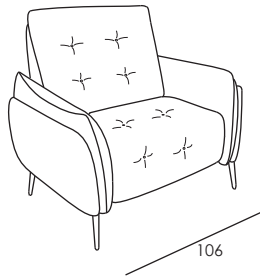

## 5161T BOLZANO

Fabric version with buttons on the quilted parts on backs and seat

Code 58sx/59dx  
Corner and terminal chair

Seat width: 94cm

Code 37  
Large Sofa 2 rcl

Code 64  
Large Sofa

Seat width: 84cm

Code 90  
Sofa 2 rcl

Code 09  
Sofa

Depth + Seat Height

## Model 5161 BOLZANO

Seat width: 74cm

Code 42  
Loveseat 2 rcl

Code 05  
Loveseat

Code 36  
Recliner Chair

Code 03  
Armchair

Seat width: 64cm

Code 143  
Small recliner chair

Code 60  
Small Armchair

Code 35  
2 posti small 2 rcl

Code 45  
2 posti small

Depth + Seat Height