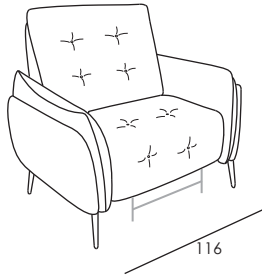

## 5161T BOLZANO

Fabric version with buttons on the quilted parts on backs and seat

Code 58sx/59dx  
Corner and terminal chair

Seat width: 94cm

Code 37  
Large Sofa 2 rcl

Code 64  
Large Sofa

Seat width: 84cm

Code 90  
Sofa 2 rcl

Code 09  
Sofa

Depth + Seat Height

## Model 5161 BOLZANO

Seat width: 74cm

Code 42  
Loveseat 2 rcl

Code 05  
Loveseat

Code 36  
Recliner Chair

Code 03  
Armchair

Seat width: 64cm

Code 143  
Small recliner chair

Code 60  
Small Armchair

Code 35  
2 posti small 2 rcl

Code 45  
2 posti small

Depth + Seat Height