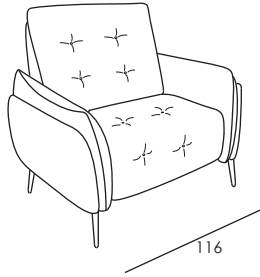

## 5161T BOLZANO

Fabric version with buttons on the quilted parts on backs and seat

Code 58sx/59dx  
Corner and terminal chair

Seat width: 94cm

Code 37  
Large Sofa 2 rcl

Code 64  
Large Sofa

Seat width: 84cm

Code 90  
Sofa 2 rcl

Code 09  
Sofa

Depth + Seat Height

## Model 5161 BOLZANO

Seat width: 74cm

Code 42  
Loveseat 2 rcl

Code 05  
Loveseat

Code 36  
Recliner Chair

Code 03  
Armchair

Seat width: 64cm

Code 143  
Small recliner chair

Code 60  
Small Armchair

Code 35  
2 posti small 2 rcl

Code 45  
2 posti small

Depth + Seat Height