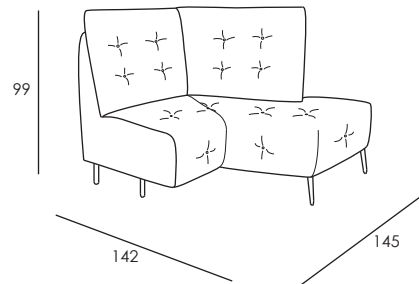

## 5161T BOLZANO

Fabric version with buttons on the quilted parts on backs and seat

## Model 5161 BOLZANO

**CARCASS:** spruce, chipboard and multilayer panels

**SPRINGING:** polypropylene and natural elastic belts on back and rings on seats

**PADDING:** stress-resistant poldensities

**SEAT CUSHIONS:** stress-resistant polyurethane density 35SCMHR covered with Dacron hollow soft polyester fibre

**BACK CUSHIONS:** Microfibre

**ARMS:** stress-resistant polyurethane density 35N covered with Dacron hollow soft polyester fibre

**METAL FEET:** h 14.5cm

Seat width: 103cm

Code 84sx/85dx  
Maxi recliner chair 1 arm

Code 58sx/59dx  
Corner and terminal chair

Seat width: 94cm

Code 37  
Large Sofa 2 rcl

Code 64  
Large Sofa

Seat width: 84cm

Code 90  
Sofa 2 rcl

Code 09  
Sofa

Depth + Seat Height