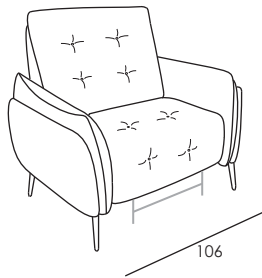

## 5161T BOLZANO

Fabric version with buttons on the quilted parts on backs and seat

Code 58sx/59dx  
Corner and terminal chair

Seat width: 94cm

Code 37  
Large Sofa 2 rcl

Code 64  
Large Sofa

Seat width: 84cm

Code 90  
Sofa 2 rcl

Code 09  
Sofa

Depth + Seat Height

## Model 5161 BOLZANO

Seat width: 74cm

Code 42  
Loveseat 2 rcl

Code 05  
Loveseat

Code 36  
Recliner Chair

Code 03  
Armchair

Seat width: 64cm

Code 143  
Small recliner chair

Code 60  
Small Armchair

Code 35  
2 posti small 2 rcl

Code 45  
2 posti small

Depth + Seat Height