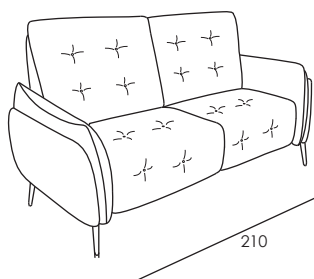

## 5161T BOLZANO

Fabric version with buttons on the quilted parts on backs and seat

**BACK CUSHIONS:** Microfibre

**ARMS:** stress-resistant polyurethane density 35N covered with Dacron hollow soft polyester fibre

**METAL FEET:** h 14.5cm

Seat width: 103cm

Code 84sx/85dx  
Maxi recliner chair 1 arm

Code 58sx/59dx  
Corner and terminal chair

Seat width: 94cm

Code 37  
Large Sofa 2 rcl

Code 64  
Large Sofa

Seat width: 84cm

Code 90  
Sofa 2 rcl

Code 09  
Sofa

Depth + Seat Height