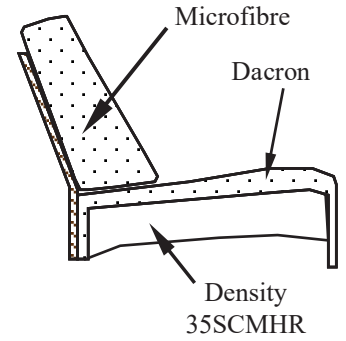

## Model 5161 BOLZANO

**CARCASS:** spruce, chipboard and multilayer panels

**SPRINGING:** polypropylene and natural elastic belts on back and rings on seats

**PADDING:** stress-resistant poldensities

**SEAT CUSHIONS:** stress-resistant polyurethane density 35SCMHR covered with Dacron hollow soft polyester fibre

**BACK CUSHIONS:** Microfibre

**ARMS:** stress-resistant polyurethane density 35N covered with Dacron hollow soft polyester fibre

**METAL FEET:** h 14.5cm

Seat width: 103cm

Code 84sx/85dx  
Maxi recliner chair 1 arm

Code 58sx/59dx  
Corner and terminal chair

Seat width: 94cm

Code 37  
Large Sofa 2 rcl

Code 64  
Large Sofa

Seat width: 84cm

Code 90  
Sofa 2 rcl

Code 09  
Sofa

Depth + Seat Height