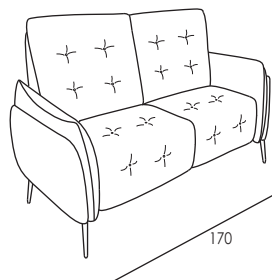

## 5161T BOLZANO

Fabric version with buttons on the quilted parts on backs and seat

Code 58sx/59dx  
Corner and terminal chair

Seat width: 94cm

Code 37  
Large Sofa 2 rcl

Code 64  
Large Sofa

Seat width: 84cm

Code 90  
Sofa 2 rcl

Code 09  
Sofa

Depth + Seat Height

## Model 5161 BOLZANO

Seat width: 74cm

Code 42  
Loveseat 2 rcl

Code 05  
Loveseat

Code 36  
Recliner Chair

Code 03  
Armchair

Seat width: 64cm

Code 143  
Small recliner chair

Code 60  
Small Armchair

Code 35  
2 posti small 2 rcl

Code 45  
2 posti small

Depth + Seat Height