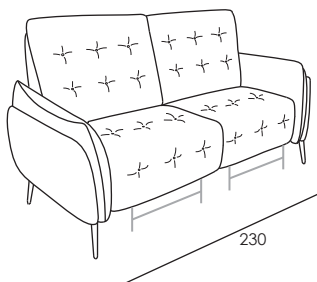

## 5161T BOLZANO

Fabric version with buttons on the quilted parts on backs and seat

## Model 5161 BOLZANO

**CARCASS:** spruce, chipboard and multilayer panels

**SPRINGING:** polypropylene and natural elastic belts on back and rings on seats

**PADDING:** stress-resistant poldensities

**SEAT CUSHIONS:** stress-resistant polyurethane density 35SCMHR covered with Dacron hollow soft polyester fibre

**BACK CUSHIONS:** Microfibre

**ARMS:** stress-resistant polyurethane density 35N covered with Dacron hollow soft polyester fibre

**METAL FEET:** h 14.5cm

Seat width: 103cm

Code 84sx/85dx  
Maxi recliner chair 1 arm

Code 58sx/59dx  
Corner and terminal chair

Seat width: 94cm

Code 37  
Large Sofa 2 rcl

Code 64  
Large Sofa

Seat width: 84cm

Code 90  
Sofa 2 rcl

Code 09  
Sofa

Depth + Seat Height