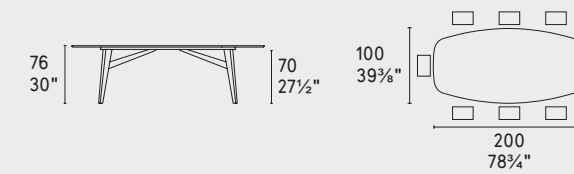

CS4127-FB 200

CS4127-FB 250

CS4127-FB 300 MTO

MTO
Programma Made to Order
Made to Order Program

CS4127-FE 200

CS4127-FE 250

CS4127-FR 200

CS4127-FR 250

CS4127-FD 140

CS4127-FD 160

CS4127-FS 200

CS4127-FS 250

CS4127-R 200

CS4127-S 200

NOTA Per le combinazioni disponibili consultare il listino prezzi · NOTE Please check all available combinations in the price list.