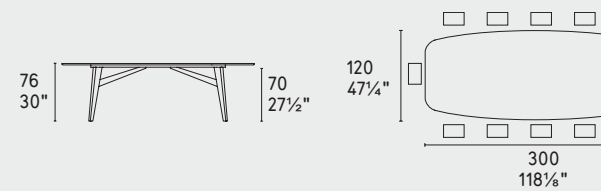

CS4127-FB 200

CS4127-FB 250

CS4127-FB 300 MTO

MTO
Programma Made to Order
Made to Order Program

CS4127-FE 200

CS4127-FE 250

CS4127-FR 200

CS4127-FR 250

CS4127-FD 140

CS4127-FD 160

CS4127-FS 200

CS4127-FS 250

CS4127-R 200

CS4127-S 200

NOTA Per le combinazioni disponibili consultare il listino prezzi · NOTE Please check all available combinations in the price list.