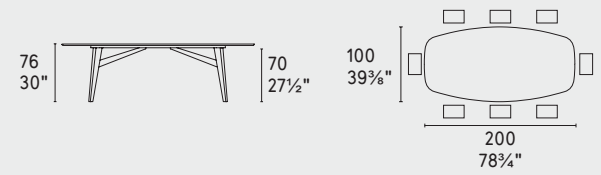

CS4127-FB 200

CS4127-FB 250

CS4127-FB 300 MTO

MTO
Programma Made to Order
Made to Order Program

CS4127-FE 200

CS4127-FE 250

CS4127-FR 200

CS4127-FR 250

CS4127-FD 140

CS4127-FD 160

CS4127-FS 200

CS4127-FS 250

CS4127-R 200

CS4127-S 200

NOTA Per le combinazioni disponibili consultare il listino prezzi · NOTE Please check all available combinations in the price list.