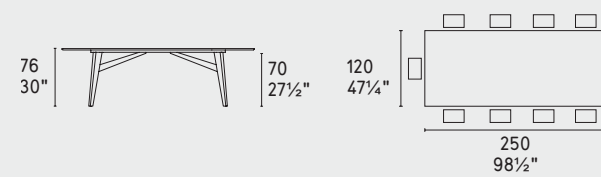

CS4127-FB 200

CS4127-FB 250

CS4127-FB 300 MTO

MTO
Programma Made to Order
Made to Order Program

CS4127-FE 200

CS4127-FE 250

CS4127-FR 200

CS4127-FR 250

CS4127-FD 140

CS4127-FD 160

CS4127-FS 200

CS4127-FS 250

CS4127-R 200

CS4127-S 200

NOTA Per le combinazioni disponibili consultare il listino prezzi · NOTE Please check all available combinations in the price list.