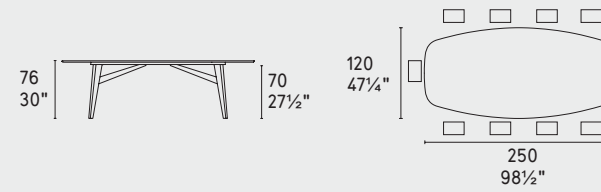

CS4127-FB 200

CS4127-FB 250

CS4127-FB 300 MTO

MTO
Programma Made to Order
Made to Order Program

CS4127-FE 200

CS4127-FE 250

CS4127-FR 200

CS4127-FR 250

CS4127-FD 140

CS4127-FD 160

CS4127-FS 200

CS4127-FS 250

CS4127-R 200

CS4127-S 200

NOTA Per le combinazioni disponibili consultare il listino prezzi · NOTE Please check all available combinations in the price list.