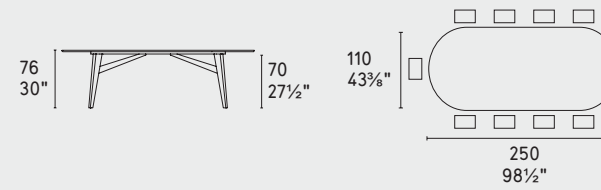

CS4127-FB 200

CS4127-FB 250

CS4127-FB 300 MTO

MTO
Programma Made to Order
Made to Order Program

CS4127-FE 200

CS4127-FE 250

CS4127-FR 200

CS4127-FR 250

CS4127-FD 140

CS4127-FD 160

CS4127-FS 200

CS4127-FS 250

CS4127-R 200

CS4127-S 200

NOTA Per le combinazioni disponibili consultare il listino prezzi · NOTE Please check all available combinations in the price list.