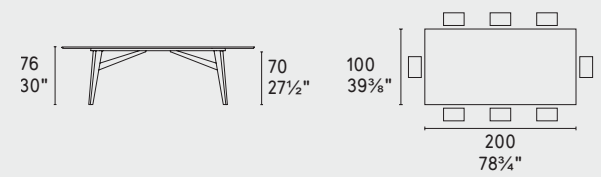

CS4127-FB 200

CS4127-FB 250

CS4127-FB 300 MTO

MTO
Programma Made to Order
Made to Order Program

CS4127-FE 200

CS4127-FE 250

CS4127-FR 200

CS4127-FR 250

CS4127-FD 140

CS4127-FD 160

CS4127-FS 200

CS4127-FS 250

CS4127-R 200

CS4127-S 200

NOTA Per le combinazioni disponibili consultare il listino prezzi · NOTE Please check all available combinations in the price list.