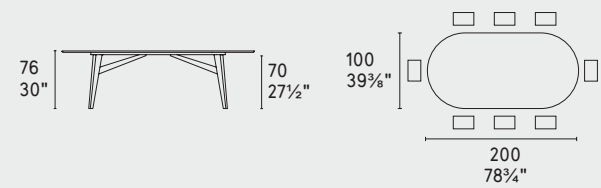

CS4127-FB 200

CS4127-FB 250

CS4127-FB 300 MTO

MTO
Programma Made to Order
Made to Order Program

CS4127-FE 200

CS4127-FE 250

CS4127-FR 200

CS4127-FR 250

CS4127-FD 140

CS4127-FD 160

CS4127-FS 200

CS4127-FS 250

CS4127-R 200

CS4127-S 200

NOTA Per le combinazioni disponibili consultare il listino prezzi · NOTE Please check all available combinations in the price list.