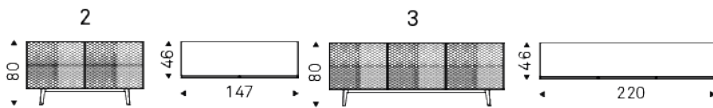

ABSOLUT

Design: Paolo Cattelan

Dimension

ABSOLUT

Design: Paolo Cattelan

Finishes: base

metal

GFM11 titanium
embossed