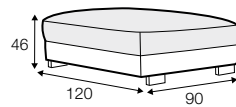

LUX lux

COVERS

FC fixed

LC loose

SPECIAL

modular
system

All drawings shown height with leg no. 105 H-10.

armchair

armchair wide

footstool 95x80

footstool 105x90

footstool 120x90

2 seater

3 seater / or 3 seater divided

set 1

3 seater left + armchair wide right