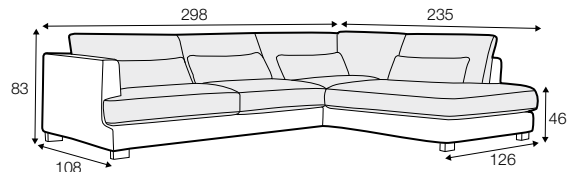

LUX lux

COVERS

FC fixed

LC loose

SPECIAL

modular
system

All drawings shown height with leg no. 105 H-10.

armchair

armchair wide

footstool 95x80

footstool 105x90

footstool 120x90

2 seater

3 seater / or 3 seater divided

set 1

3 seater left + armchair wide right

set 2 right / or left

2 seater left / or right + divan right / or left

set 3 right / or left

3 seater left / or right + divan right / or left

set 4 right / or left

2 seater left / or right + armchair without armrests + divan right / or left