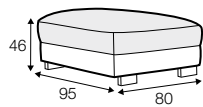

LUX lux

COVERS

FC fixed

LC loose

SPECIAL

modular
system

All drawings shown height with leg no. 105 H-10.

armchair

armchair wide

footstool 95x80

footstool 105x90

footstool 120x90

2 seater

3 seater / or 3 seater divided

set 1

3 seater left + armchair wide right