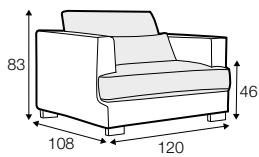

LUX lux

COVERS

FC fixed

LC loose

SPECIAL

modular
system

All drawings shown height with leg no. 105 H-10.

armchair

armchair wide

footstool 95x80

footstool 105x90

footstool 120x90

2 seater

3 seater / or 3 seater divided

set 1

3 seater left + armchair wide right