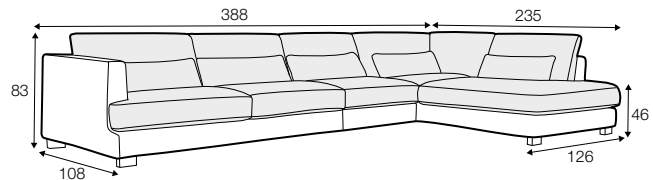

LUX lux

COVERS

FC fixed

LC loose

SPECIAL

modular
system

All drawings shown height with leg no. 105 H-10.

armchair

armchair wide

footstool 95x80

footstool 105x90

footstool 120x90

2 seater

3 seater / or 3 seater divided

set 1

3 seater left + armchair wide right

set 2 right / or left

2 seater left / or right + divan right / or left

set 3 right / or left

3 seater left / or right + divan right / or left

set 4 right / or left

2 seater left / or right + armchair without armrests + divan right / or left