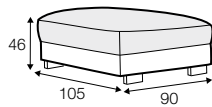

LUX lux

COVERS

FC fixed

LC loose

SPECIAL

modular
system

All drawings shown height with leg no. 105 H-10.

armchair

armchair wide

footstool 95x80

footstool 105x90

footstool 120x90

2 seater

3 seater / or 3 seater divided

set 1

3 seater left + armchair wide right