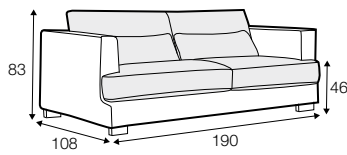

LUX lux

COVERS

FC fixed

LC loose

SPECIAL

modular
system

All drawings shown height with leg no. 105 H-10.

armchair

armchair wide

footstool 95x80

footstool 105x90

footstool 120x90

2 seater

3 seater / or 3 seater divided

set 1

3 seater left + armchair wide right

set 2 right / or left

2 seater left / or right + divan right / or left

set 3 right / or left

3 seater left / or right + divan right / or left

set 4 right / or left

2 seater left / or right + armchair without armrests + divan right / or left