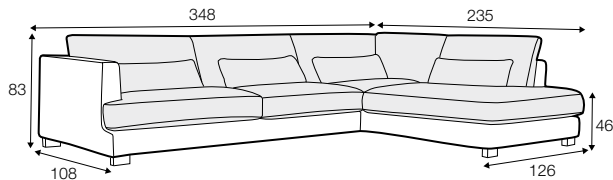

LUX lux

COVERS

FC fixed

LC loose

SPECIAL

modular
system

All drawings shown height with leg no. 105 H-10.

armchair

armchair wide

footstool 95x80

footstool 105x90

footstool 120x90

2 seater

3 seater / or 3 seater divided

set 1

3 seater left + armchair wide right

set 2 right / or left

2 seater left / or right + divan right / or left

set 3 right / or left

3 seater left / or right + divan right / or left

set 4 right / or left

2 seater left / or right + armchair without armrests + divan right / or left