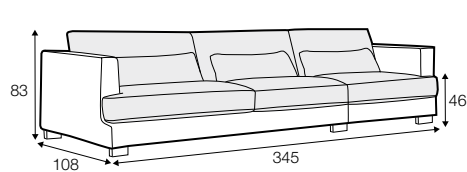

LUX lux

COVERS

FC fixed

LC loose

SPECIAL

modular
system

All drawings shown height with leg no. 105 H-10.

armchair

armchair wide

footstool 95x80

footstool 105x90

footstool 120x90

2 seater

3 seater / or 3 seater divided

set 1

3 seater left + armchair wide right

set 2 right / or left

2 seater left / or right + divan right / or left

set 3 right / or left

3 seater left / or right + divan right / or left

set 4 right / or left

2 seater left / or right + armchair without armrests + divan right / or left