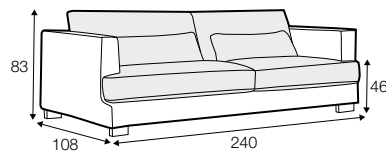

LUX lux

COVERS

FC fixed

LC loose

SPECIAL

modular
system

All drawings shown height with leg no. 105 H-10.

armchair

armchair wide

footstool 95x80

footstool 105x90

footstool 120x90

2 seater

3 seater / or 3 seater divided

set 1

3 seater left + armchair wide right

set 2 right / or left

2 seater left / or right + divan right / or left

set 3 right / or left

3 seater left / or right + divan right / or left

set 4 right / or left

2 seater left / or right + armchair without armrests + divan right / or left