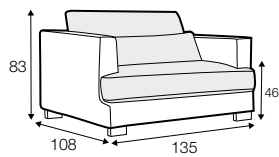

LUX lux

COVERS

FC fixed

LC loose

SPECIAL

modular
system

All drawings shown height with leg no. 105 H-10.

armchair

armchair wide

footstool 95x80

footstool 105x90

footstool 120x90

2 seater

3 seater / or 3 seater divided

set 1

3 seater left + armchair wide right