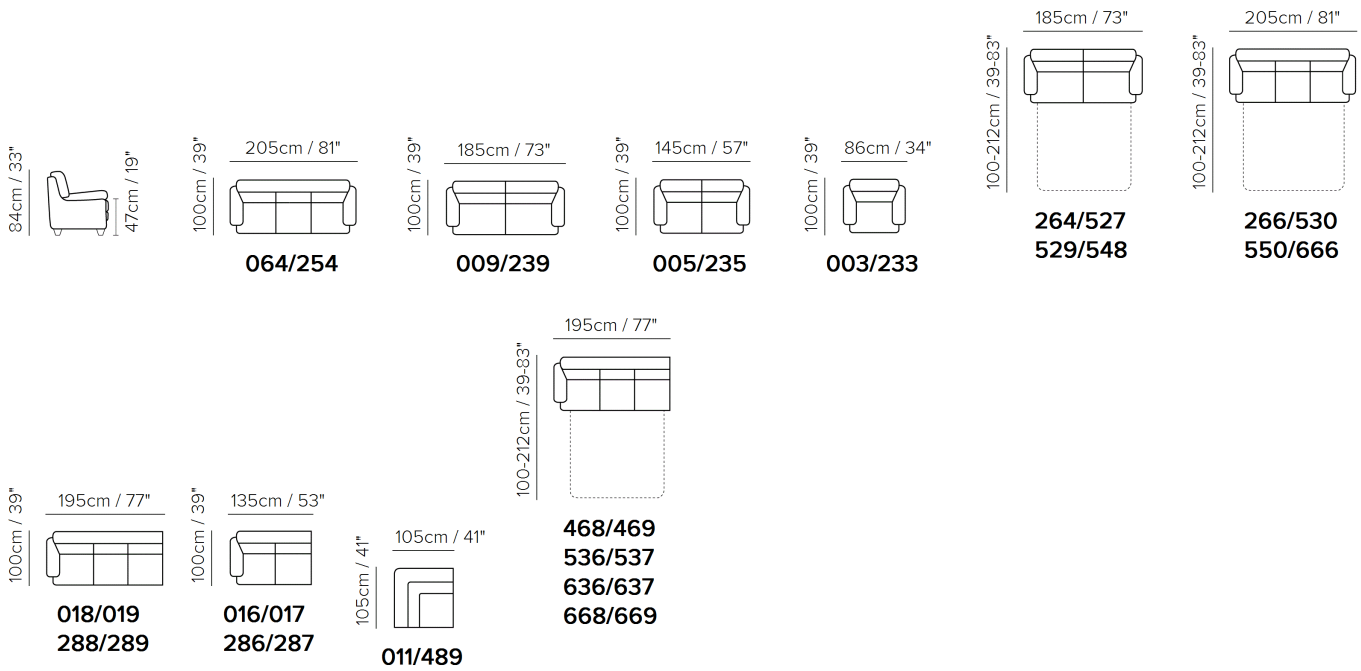

SCHEMATICS

COMPOSITION EXAMPLES