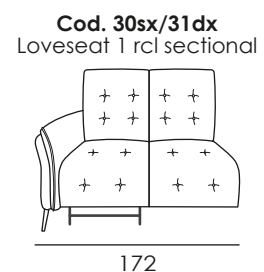

**Metal feet:** h 14,5 cm.

### SEAT WIDTH: 95 CM

### SEAT WIDTH: 86 CM

### SEAT WIDTH: 76 CM

MEDITA

DEPTH + SEAT EIGHT

SEAT WIDTH: 66 CM