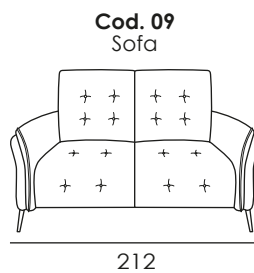

SEAT WIDTH: 86 CM