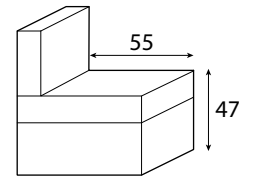

### SEAT WIDTH: 95 CM

### SEAT WIDTH: 86 CM

### SEAT WIDTH: 76 CM

MEDITA

DEPTH + SEAT EIGHT

SEAT WIDTH: 66 CM