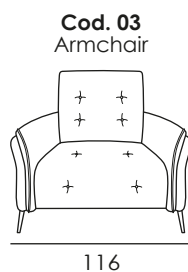

**Metal feet:** h 14,5 cm.

### SEAT WIDTH: 95 CM

### SEAT WIDTH: 86 CM

### SEAT WIDTH: 76 CM

MEDITA

DEPTH + SEAT EIGHT

SEAT WIDTH: 66 CM