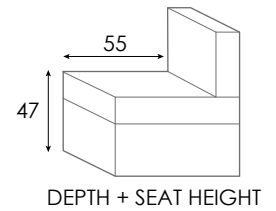

MEDITA

Model 5258 BOLZANO

Carcass: spruce, chipboard and multilayer panels.

Springing: polypropylene and natural elastic belts on back and rings on seats.

Padding: stress-resistant polyurethane foam available in different densities.

Seat cushions: stress-resistant polyurethane density 35SCMHR covered with Dacron hollow soft polyester fibre.

Back cushions: microfibre.

Arms: stress-resistant polyurethane density 35SCMHR covered with Dacron hollow soft polyester fibre.

Metal feet: h 14,5 cm.

SEAT WIDTH: 95 CM

SEAT WIDTH: 86 CM

SEAT WIDTH: 76 CM