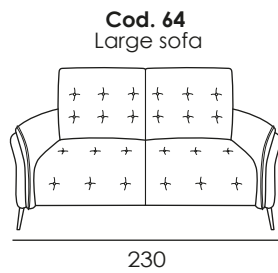

## Model 5258 BOLZANO

**Carcass:** spruce, chipboard and multilayer panels.

**Springing:** polypropylene and natural elastic belts on back and rings on seats.

**Padding:** stress-resistant polyurethane foam available in different densities.

### SEAT WIDTH: 95 CM

### SEAT WIDTH: 86 CM