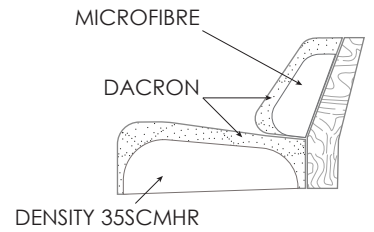

MEDITA

Model 5258 BOLZANO

Carcass: spruce, chipboard and multilayer panels.

Springing: polypropylene and natural elastic belts on back and rings on seats.

Padding: stress-resistant polyurethane foam available in different densities.

Seat cushions: stress-resistant polyurethane density 35SCMHR covered with Dacron hollow soft polyester fibre.

Back cushions: microfibre.

Arms: stress-resistant polyurethane density 35SCMHR covered with Dacron hollow soft polyester fibre.

Metal feet: h 14,5 cm.

SEAT WIDTH: 95 CM

SEAT WIDTH: 86 CM

SEAT WIDTH: 76 CM