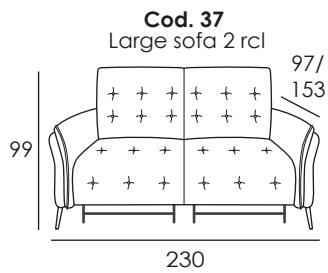

## Model 5258 BOLZANO

**Carcass:** spruce, chipboard and multilayer panels.

**Springing:** polypropylene and natural elastic belts on back and rings on seats.

**Padding:** stress-resistant polyurethane foam available in different densities.

### SEAT WIDTH: 95 CM

### SEAT WIDTH: 86 CM

### SEAT WIDTH: 76 CM

MEDITA

DEPTH + SEAT EIGHT

SEAT WIDTH: 66 CM