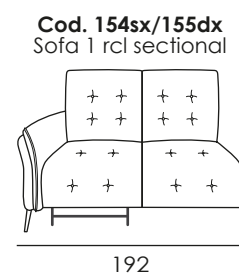

**Metal feet:** h 14,5 cm.

### SEAT WIDTH: 95 CM

### SEAT WIDTH: 86 CM

### SEAT WIDTH: 76 CM

MEDITA

DEPTH + SEAT EIGHT

SEAT WIDTH: 66 CM