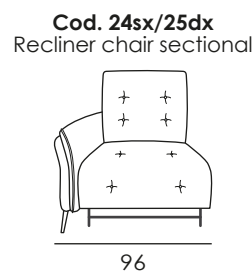

**Metal feet:** h 14,5 cm.

### SEAT WIDTH: 95 CM

### SEAT WIDTH: 86 CM

### SEAT WIDTH: 76 CM

MEDITA

DEPTH + SEAT EIGHT

SEAT WIDTH: 66 CM