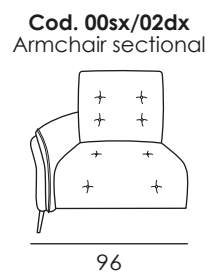

**Metal feet:** h 14,5 cm.

### SEAT WIDTH: 95 CM

### SEAT WIDTH: 86 CM

### SEAT WIDTH: 76 CM

MEDITA

DEPTH + SEAT EIGHT

SEAT WIDTH: 66 CM