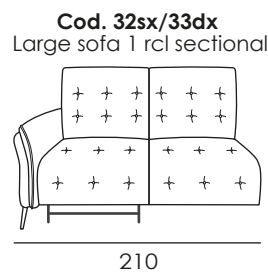

## Model 5258 BOLZANO

**Carcass:** spruce, chipboard and multilayer panels.

**Springing:** polypropylene and natural elastic belts on back and rings on seats.

**Padding:** stress-resistant polyurethane foam available in different densities.

### SEAT WIDTH: 95 CM

### SEAT WIDTH: 86 CM

### SEAT WIDTH: 76 CM

MEDITA

DEPTH + SEAT EIGHT

SEAT WIDTH: 66 CM