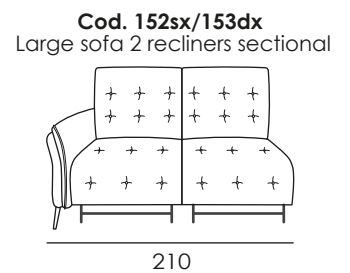

## Model 5258 BOLZANO

**Carcass:** spruce, chipboard and multilayer panels.

**Springing:** polypropylene and natural elastic belts on back and rings on seats.

**Padding:** stress-resistant polyurethane foam available in different densities.

### SEAT WIDTH: 95 CM

### SEAT WIDTH: 86 CM

### SEAT WIDTH: 76 CM

MEDITA

DEPTH + SEAT EIGHT

SEAT WIDTH: 66 CM