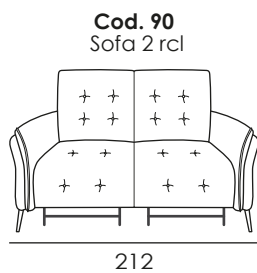

**Seat cushions:** stress-resistant polyurethane density 35SCMHR covered with Dacron hollow soft polyester fibre.

**Back cushions:** microfibre.

**Arms:** stress-resistant polyurethane density 35SCMHR covered with Dacron hollow soft polyester fibre.

**Metal feet:** h 14,5 cm.

### SEAT WIDTH: 95 CM

### SEAT WIDTH: 86 CM