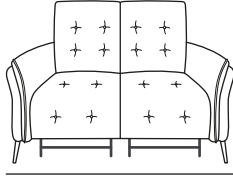

### SEAT WIDTH: 76 CM

MEDITA

DEPTH + SEAT EIGHT

SEAT WIDTH: 66 CM

# Model 5258 BOLZANO

**Cod. 35**  
Loveseat small 2 rcl

172

**Cod. 45**  
Loveseat small

172

**Cod. 143**  
Small recliner chair

106

**Cod. 60**  
Small armchair