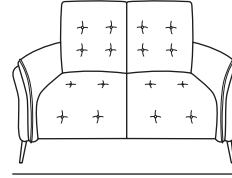

### SEAT WIDTH: 95 CM

### SEAT WIDTH: 86 CM

### SEAT WIDTH: 76 CM

MEDITA

DEPTH + SEAT EIGHT

SEAT WIDTH: 66 CM

# Model 5258 BOLZANO

**Cod. 35**  
Loveseat small 2 rcl

172

**Cod. 45**  
Loveseat small

172

**Cod. 143**  
Small recliner chair

106

**Cod. 60**  
Small armchair