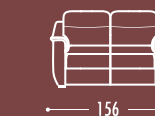

FEET AVAILABLE

wengè wood

recliner

cod. **2643**

Code 64
Large sofa

Code 09
Sofa

Code 05
Loveseat

Code 03
Armchair

Code 40sx/41dx
Large sofa 1 rcl lhf/rhf

Code 88sx/89dx
Sofa 1 rcl lhf/rhf

Code 38sx/39dx
Loveseat 1 recliner lhf/rhf

Code 36
Recliner Chair

Code 37
Large sofa w/2 rcl

Code 90
Sofa w/2 rcl

Code 42
Loveseat w/2 rcl