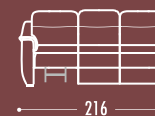

FEET AVAILABLE

wengè wood

recliner

cod. **2643**

Code 64
Large sofa

Code 09
Sofa

Code 05
Loveseat

Code 03
Armchair

Code 40sx/41dx
Large sofa 1 rcl lhf/rhf

Code 88sx/89dx
Sofa 1 rcl lhf/rhf

Code 38sx/39dx
Loveseat 1 recliner lhf/rhf

Code 36
Recliner Chair

Code 37
Large sofa w/2 rcl

Code 90
Sofa w/2 rcl

Code 42
Loveseat w/2 rcl