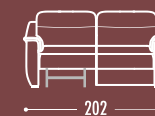

FEET AVAILABLE

wengè wood

recliner

cod. **2643**

Code 64
Large sofa

Code 09
Sofa

Code 05
Loveseat

Code 03
Armchair

Code 40sx/41dx
Large sofa 1 rcl lhf/rhf

Code 88sx/89dx
Sofa 1 rcl lhf/rhf

Code 38sx/39dx
Loveseat 1 recliner lhf/rhf

Code 36
Recliner Chair

Code 37
Large sofa w/2 rcl

Code 90
Sofa w/2 rcl

Code 42
Loveseat w/2 rcl