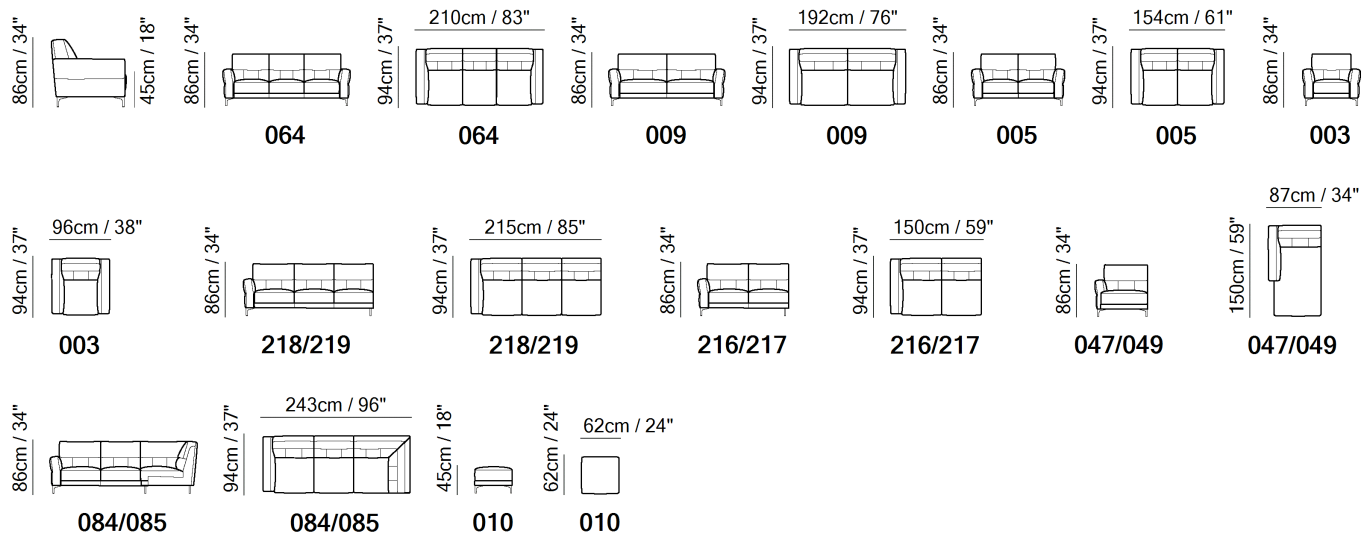

■ Vers. 064

■ Vers. 009

■ Vers. 084+217

SCHEMATICS

COMPOSITION EXAMPLES

## NOTES

- All arms, back and seat surfaces are covered in Top Grain.
- Available in leather or fabric.
- This model is available with split leather exterior covering (Side, Rear and Front Panels)
- Tight Seat Cushion (the seat cushions of the models are fixed to the frame)
- Tight Back Cushion (the back cushions of the models are fixed to the frame)
- Internal wooden frame
- Without Feet Assembled (the feet will be in a bag inside the package)
- Plastic Wrap (the model will be wrapped in a plastic bag)
- Feet available in metal finishings 77 (Glossy Chromed) / 79 (Matte Black)
- Feet height 13,0 cm