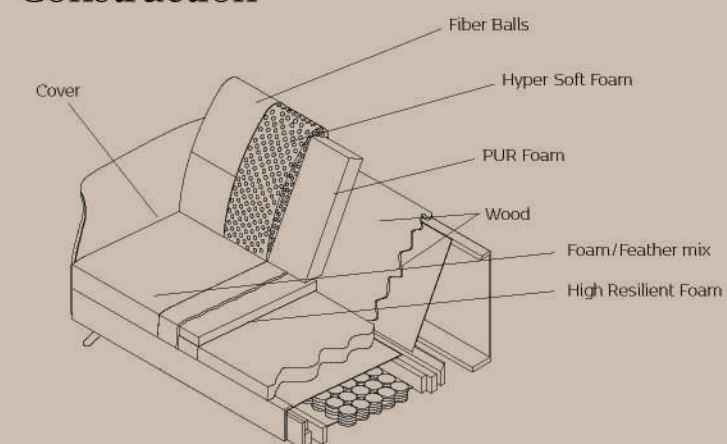

Arm measure:
16cm x 48cm

Legs

Aluminium 101

Black 103

Wood Decor Walnut 141

Wood Decor Oak 142

Design elements

30 Combinations

Available in fabric and leather

Construction

Dimensions

Glow sofa

Picture on fronpage: Glow 916x, 3 seater with open-end, armrest no. 7, Brescia 1271 Clam Grey

FLEXLUX.COM

FLEXLUX reserves the right to modify or delete prices, products and product specifications without any prior notice. FLEXLUX has no liability for any errors or omissions in the materials. All weights and measures shown are best approximations. Seams and stitching can vary from fabric to leather.