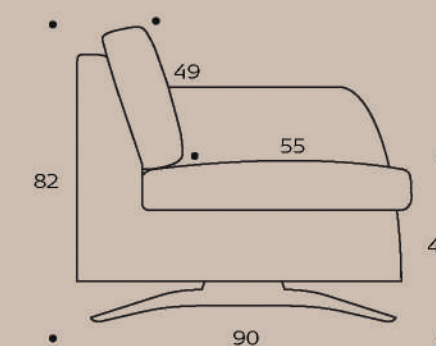

How to design

1. Choose design 313
2. Choose combination
3. Choose armrest
4. Choose fabric or leather
5. Choose legs

Armrests

Armrest 5-6

Arm measure:
13cm x 48cm

● Armrest 5 Oak

● Armrest 6 Walnut

Armrest 7

Arm measure:
16cm x 48cm

Legs

Aluminium 101

Black 103

Wood Decor Walnut 141

Wood Decor Oak 142

Design elements

30 Combinations

Available in fabric and leather

Construction

Dimensions

Glow sofa

Picture on fronpage: Glow 916x, 3 seater with open-end, armrest no. 7, Brescia 1271 Clam Grey

FLEXLUX.COM

FLEXLUX reserves the right to modify or delete prices, products and product specifications without any prior notice. FLEXLUX has no liability for any errors or omissions in the materials. All weights and measures shown are best approximations. Seams and stitching can vary from fabric to leather.