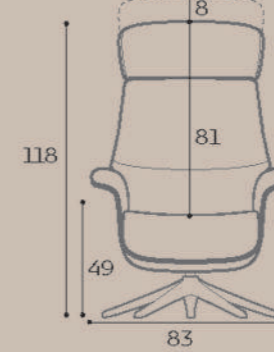

Relax chairs

FLEXLUX
Embrace your Space

FLEXLUX.COM