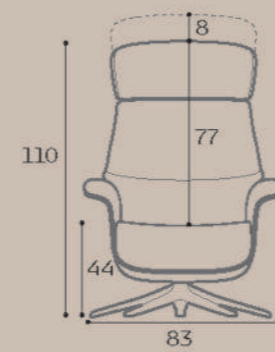

Relax chairs

FLEXLUX
Embrace your Space

FLEXLUX.COM