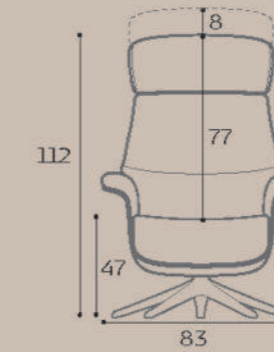

Relax chairs

FLEXLUX
Embrace your Space

FLEXLUX.COM